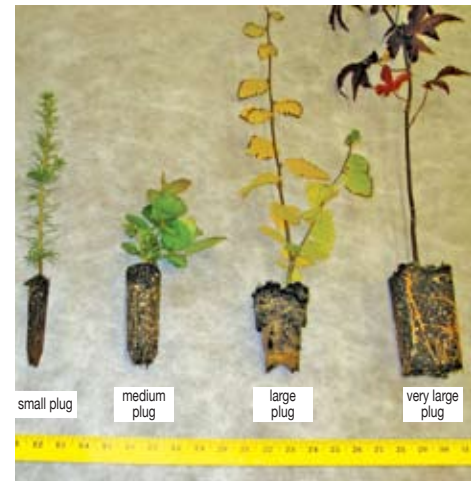

Size	No. Per Bundle	Unit Price		
		Bdl+	100+	500+

Philadelphus lewisii (Wild Mock Orange)				
large plug	5	1.83	1.37	.91
Physocarpus capitatus (Pacific Ninebark)				
large plug	5	1.83	1.37	.91
Physocarpus opulifolius (Eastern Ninebark)				
large plug	5	1.34	1.00	.67
Populus tremuloides (Quaking Aspen)				
small plug	25	1.58	1.19	.79
Potentilla fruticosa (Bush Cinquefoil)				
large plug	5	.65	.49	.32
Rubus odoratus (Fragrant Thimbleberry)				
large plug	5	2.07	1.55	1.04
Rubus spectabilis (Salmonberry)				
large plug	5	2.07	1.55	1.04
Spiraea douglasii (Douglas Spiraea)				
large plug	10	.93	.70	.47
Vaccinium ovatum (Evergreen Huckleberry)				
large plug	5	3.15	2.89	
Vaccinium membranaceum (Thinleaf Huckleberry, Big Huckleberry)				
large plug	5	3.15	2.89	2.77
Xerophyllum tenax (Common Beargrass)				
large plug	5	2.50	1.88	1.25

P-0 Plug Sizes

- Small Plug = 2.0-4.0 cubic inches
- Medium Plug = 4.0-7.5 cubic inches
- Large Plug = 7.5-15.0 cubic inches
- Very Large Plug = 15.0-30.0 cubic inches

At Lawyer Nursery we seek to grow the plant with the right sized growing container. Our plug sizing reflects the container volume not the container manufacturer.